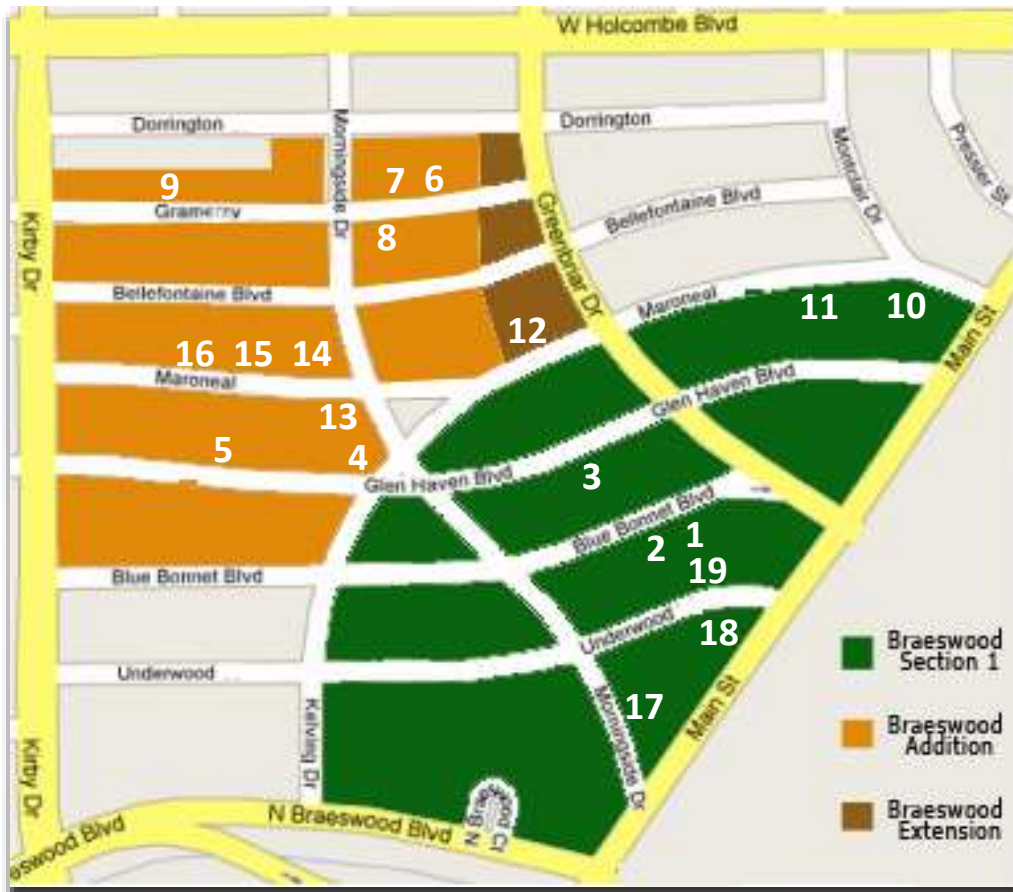

Old Braeswood Neighborhood Garage Sale

Saturday, April 13, 2024

9:00 a.m.- 3:00 p.m.

Participating Locations

- | | |
|---------------------|----------------------|
| 1. 2317 Blue Bonnet | 11. 2223 Maroneal |
| 2. 2325 Blue Bonnet | 12. 2322 Maroneal |
| 3. 2319 Glen Haven | 13. 2401 Maroneal |
| 4. 2402 Glen Haven | 14. 2402 Maroneal |
| 5. 2510 Glen Haven | 15. 2418 Maroneal |
| 6. 2326 Gramercy | 16. 2430 Maroneal |
| 7. 2330 Gramercy | 17. 7505 Morningside |
| 8. 2337 Gramercy | 18. 2305 Underwood |
| 9. 2510 Gramercy | 19. 2310 Underwood |
| 10. 2105 Maroneal | |

Huge Neighborhood Garage Sale

Saturday, April 13, 2024

9:00 a.m. until 3:00 p.m.

in Old Braeswood

(Kirby @ Holcombe Area)

This is the one sale date for the year, so don't miss it!

The following 19 addresses will open at 9:00 a.m. No early birds!

See Map on Reverse